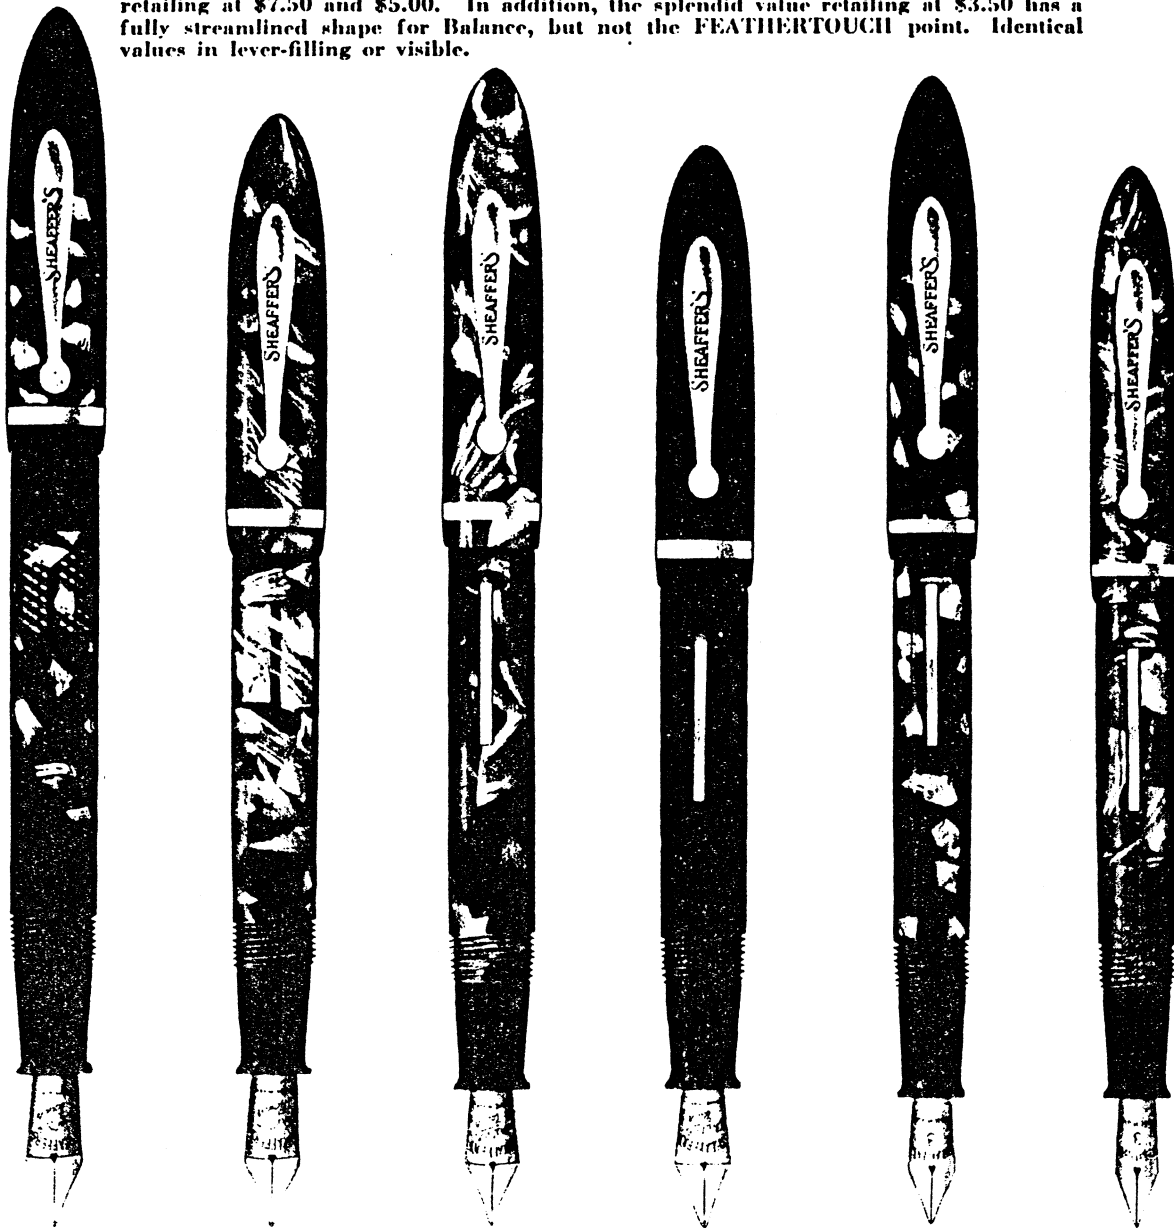

For Information on First Lady Ensembles, See Page 10

SHEAFFER'S BALANCE AND JUNIOR PENS

No. 3P illustrated below is a combination pen-pencil with a pen on one end, a pencil on the other. The \$2.75 models have Chromium trimmings and full SHEAFFER streamlined design. The Junior models retail at \$2.25 and are semi-streamlined in shape.

For Information on Ensembles. See Page 12

SHEAFFER'S FEATHERTOUCH BALANCE PENS

Illustrated below are the popular models with the famous FEATHERTOUCH point retailing at \$7.50 and \$5.00. In addition, the splendid value retailing at \$3.50 has a fully streamlined shape for Balance, but not the FEATHERTOUCH point. Identical values in lever-filling or visible.